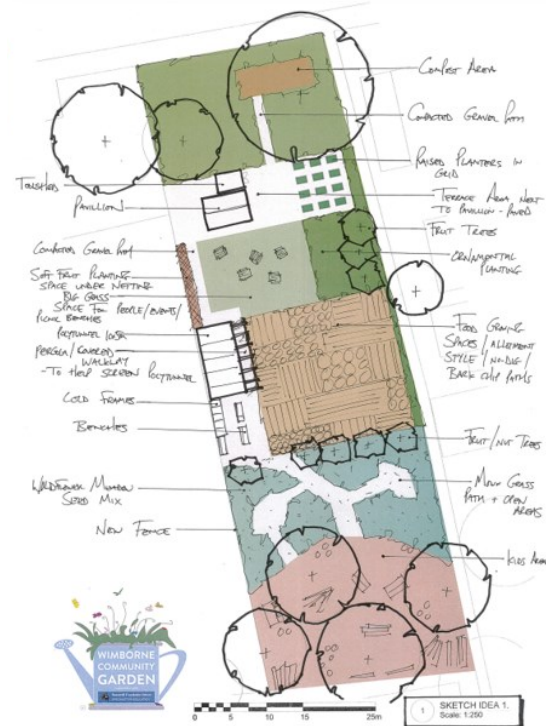

Newsletter w.e. April 29th, 2022.

Summer term is here! We're all very excited - sunshine, swimming, BBQs, residentials, sports days and so much more!

An off shoot of our exciting expansion is a Wimborne Community garden located on Beaucroft College field. It is a garden for the local community, to support people in isolation, to support good health and wellbeing, to learn new skills, and to meet new people. The garden will provide produce for Wimborne food bank and for the Beaucroft cafe. During the week we will use it with our college and senior classes for enterprise/work skills, but there will also be a sensory garden and children's play area which can be used by all the Beaucroft community.

'The Big Dig' is on the 7th and 8th of May at 2.30 pm. All welcome!

More info can be found on the 'Wimborne Community Garden in Association with Beaucroft College' Facebook page.

Great news! RAFA café open Thursdays summer term—9.30—11.30.

Have a great bank holiday weekend

Diane Makariou & Joe Barnett

Dates for the diary:

Beaucroft Bingo—Thursday 19.05.22—
food from 5.30, eyes down 6.30

Extra bank holiday for Platinum Jubilee reminder —
06.06.22

INSET training day—27.06.22

Beaucroft BBQ on the field 08.07.22— 5.30 onwards—all welcome!

Leavers Arrangements:

Yr 14 leavers—final day at Beaucroft 24.06.22

Leavers assembly 24/06 (timings to follow)

Yr 11 leavers—end of term July 20th

Leavers Assembly 15/07 at 10.00

Prom night—for Yr 11 and 14 leavers

Merley house 13/07/22—details to follow.