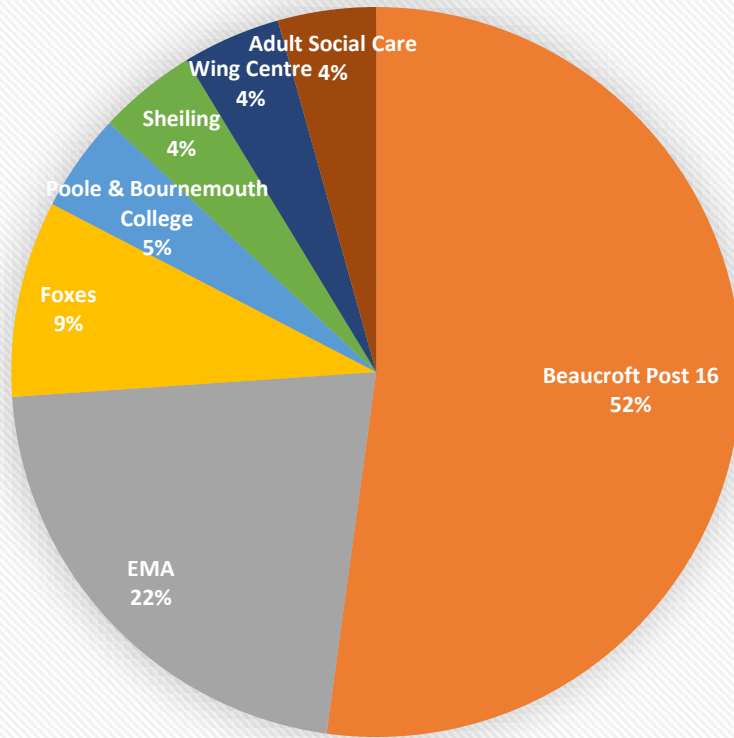

Destination Information

■ Beacroft Post 16 ■ EMA ■ Foxes ■ Poole & Bournemouth College ■ Sheiling ■ Wing Centre ■ Adult Social Care